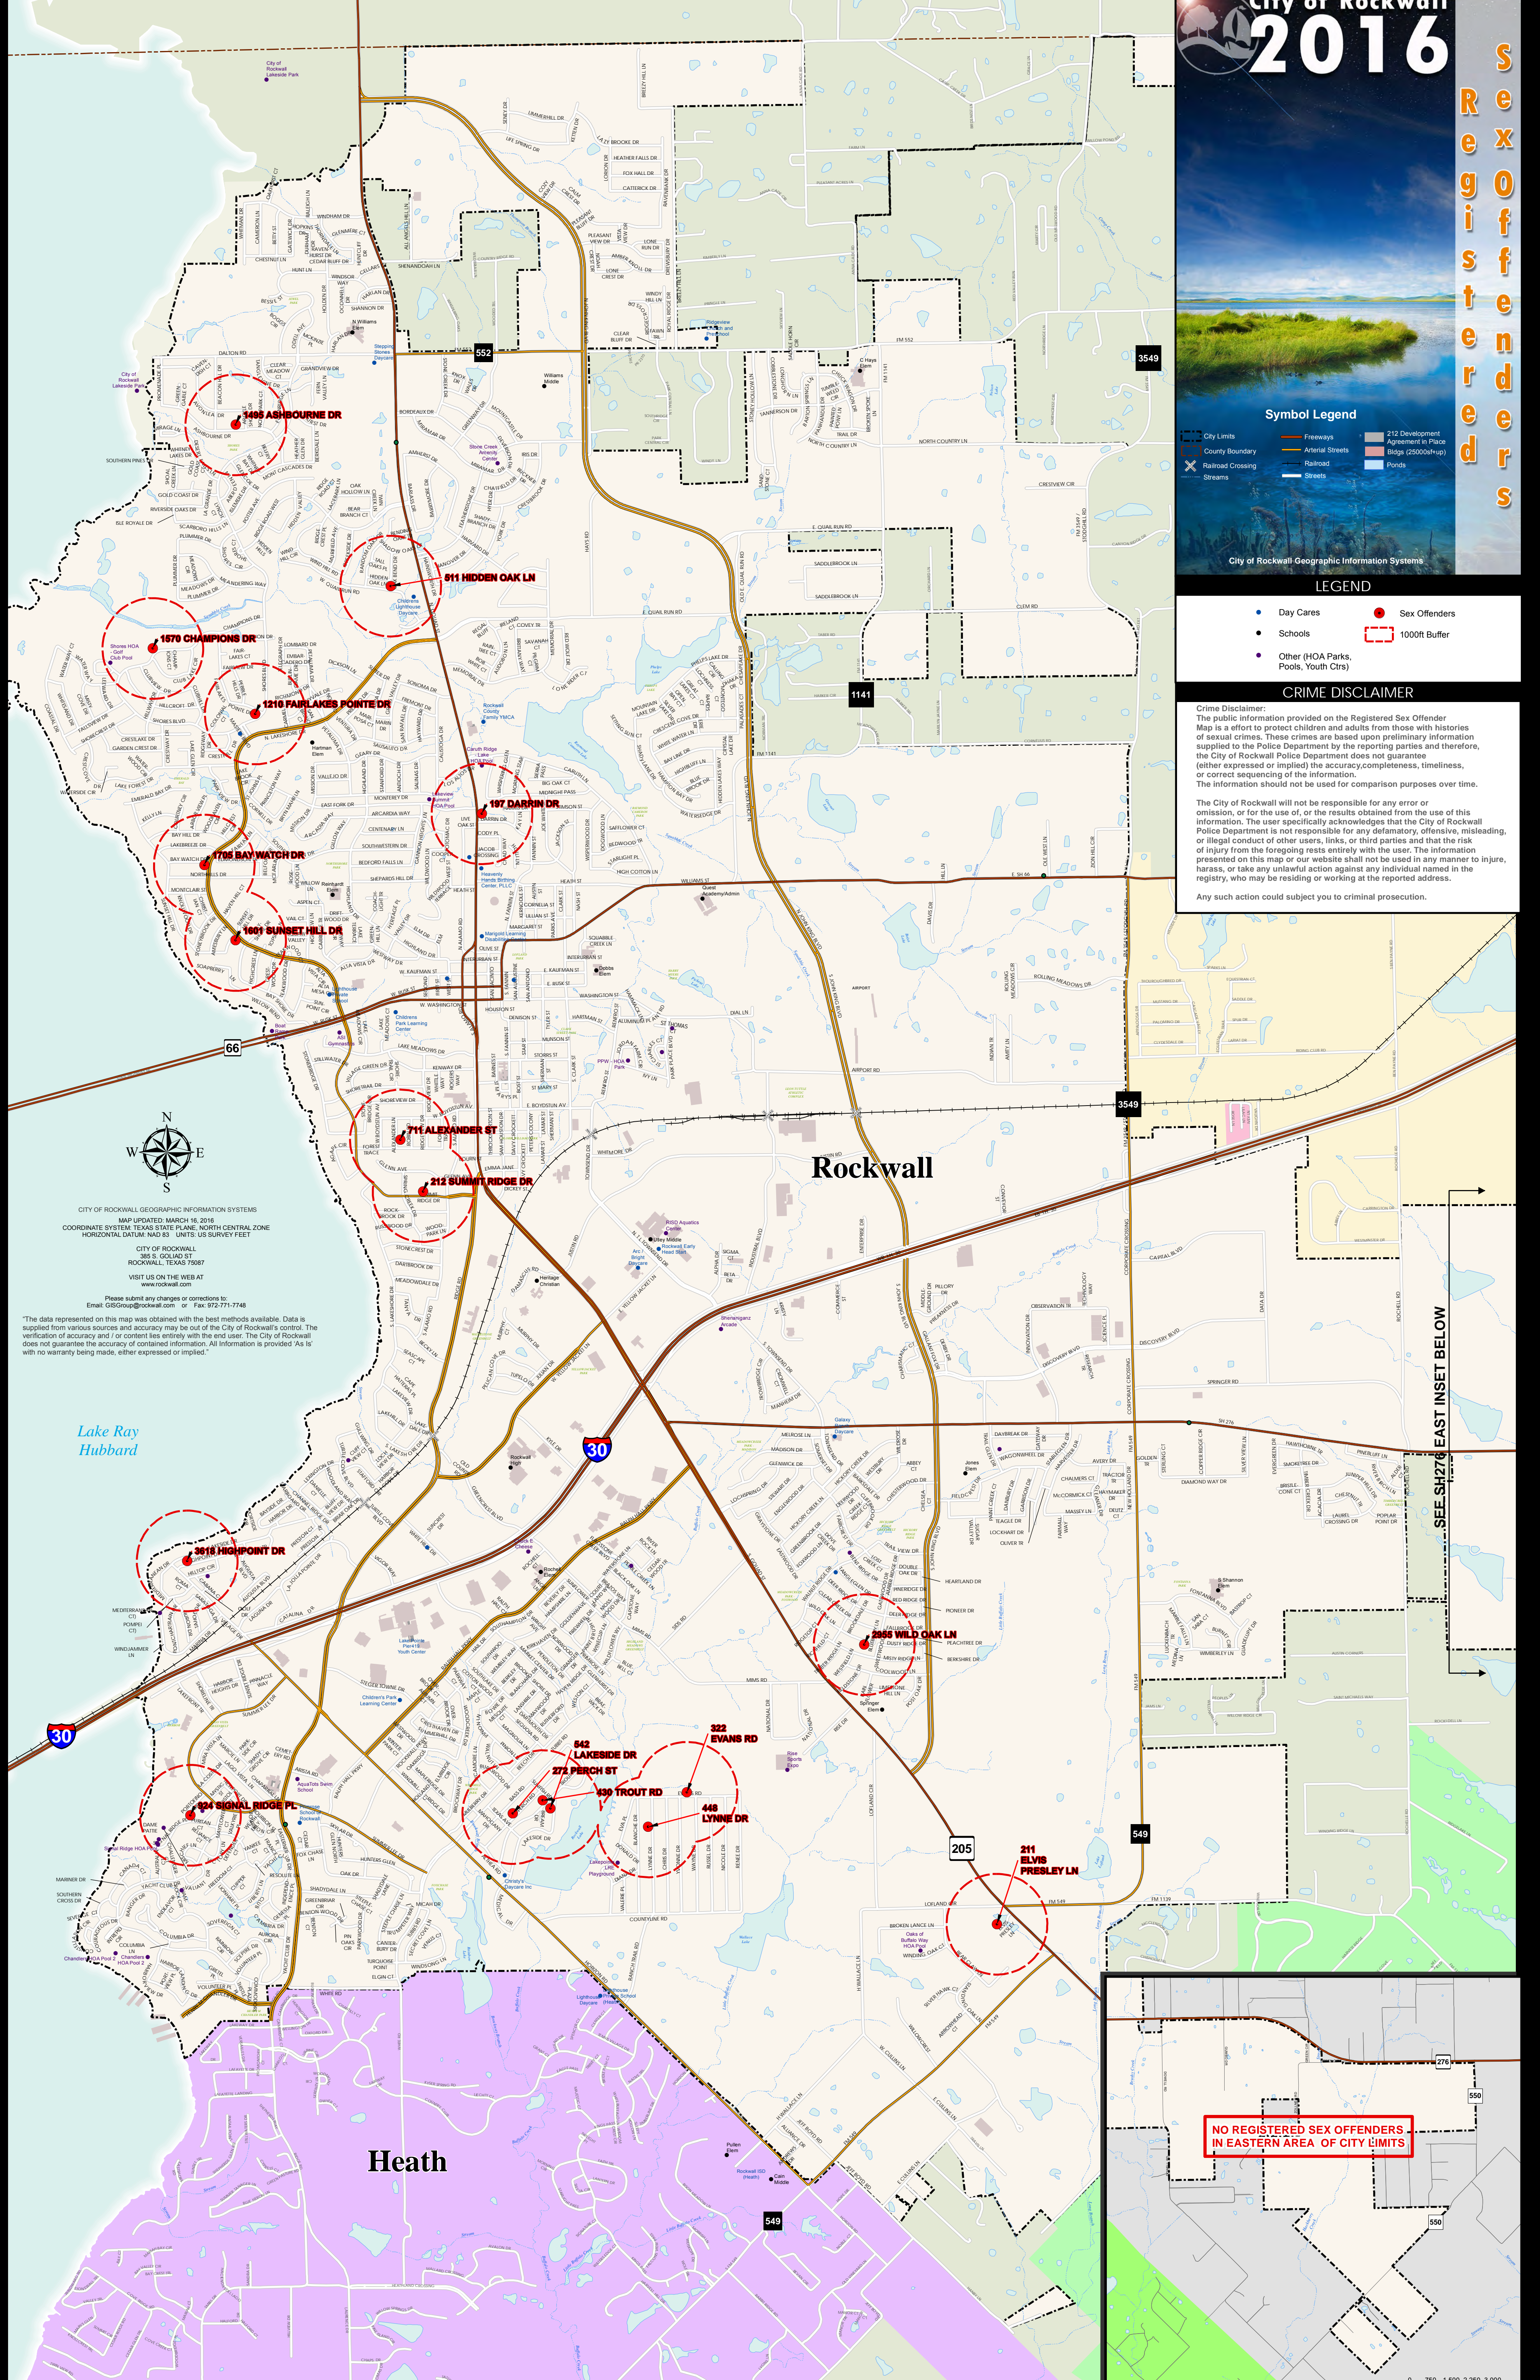

Lake Ray Hubbard

SEE SH276 EAST INSET BELOW

NO REGISTERED SEX OFFENDERS IN EASTERN AREA OF CITY LIMITS