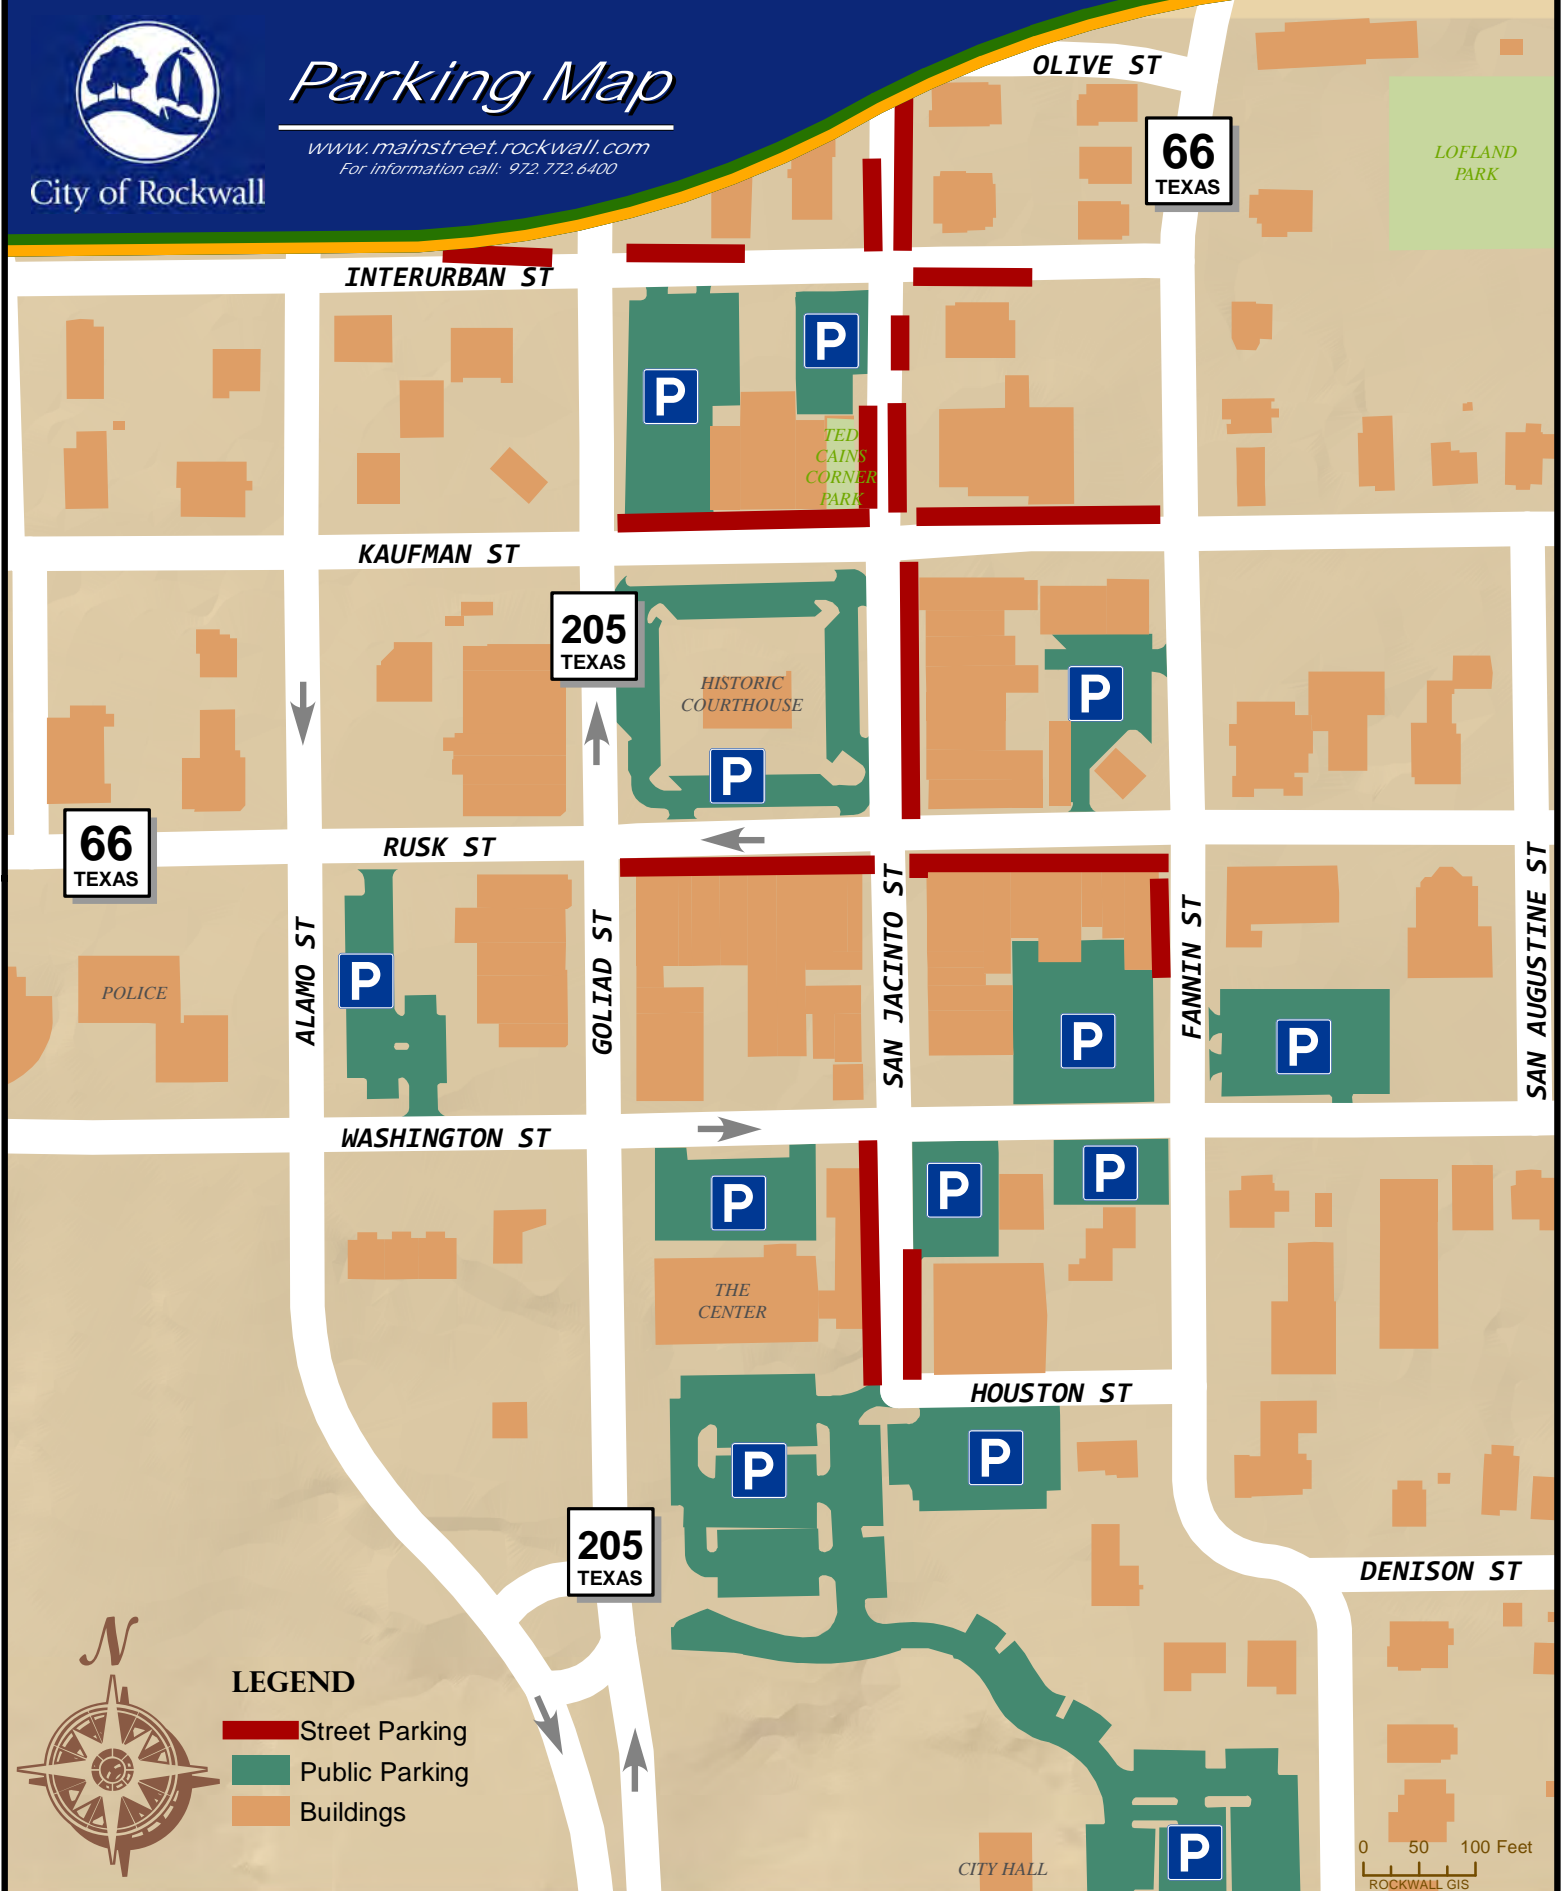

Downtown Rockwall

City of Rockwall

Parking Map

www.mainstreet.rockwall.com
For Information call: 972.772.6400

LEGEND

-  Street Parking
-  Public Parking
-  Buildings

0 50 100 Feet
ROCKWALL GIS